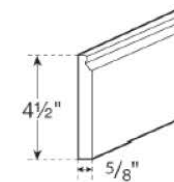

Shaker

Dishwasher End Panel

1-1/2"W x 34-1/2"H x 24"D

Decorative Corner Post

34-1/2"H

Decorative Base Molding◆

Other Moldings◆

KAOCMX - Outside Corner