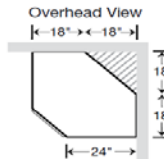

Corner Sink Base
36"W
Ready To
Assemble