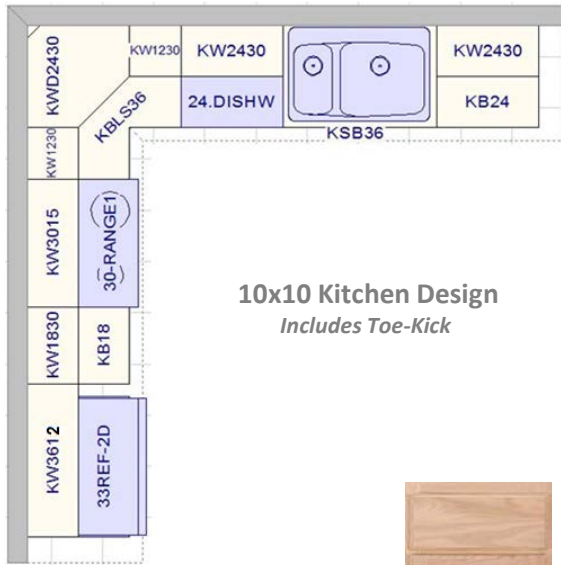

**ANDOVER Shaker Door Style
Java Finish**

The furniture-quality Java finish and the Shaker full overlay style adds warmth and beauty to a kitchen design.

10x10 Kitchen Design
Includes Toe-Kick

Pricing Notes: