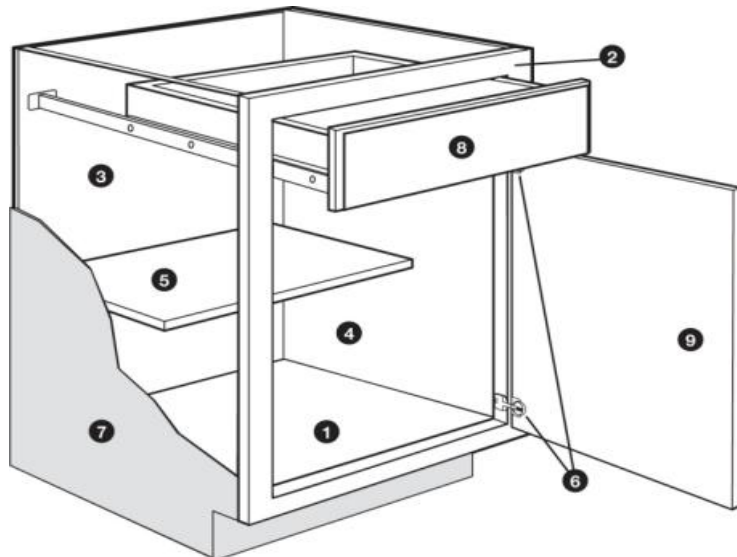

Finished Cabinetry

Unfinished Cabinetry

Meets HUD Minimum Property Standards

**Epoxy drawer glides on Unfinished*

Wall Cabinets

- ❶ **Top/Bottom Panels:** Natural maple laminate on 3/8" engineered wood
- ❷ **Face Frame:** Pocket screw construction with 3/4" thick, 1-1/2" wide material
- ❸ **Back Panel:** Full 3/8" back panel fully encapsulated into top and bottom panels for strength
- ❹ **Interiors:** Natural maple laminate on engineered wood
- ❺ **Shelves:** 3/4" thick adjustable shelves. Finished cabinetry: 30"H - 2 adjustable shelves, 36"H - 2 adjustable shelves & 42"H - 3 adjustable shelves. Unfinished cabinetry: 30"H - 1 adjustable shelf & 36"H - 1 adjustable shelf
- ❻ **Hinges:** Fully concealed and adjustable
- ❼ **End Panels:** Finished cabinetry: 1/2" engineered wood with laminated exterior to match cabinet finish. Unfinished cabinetry: 1/2" engineered wood with raw exterior
- ❽ **Door:** Reversible door on single-door cabinets for left or right opening; factory hinged on the left