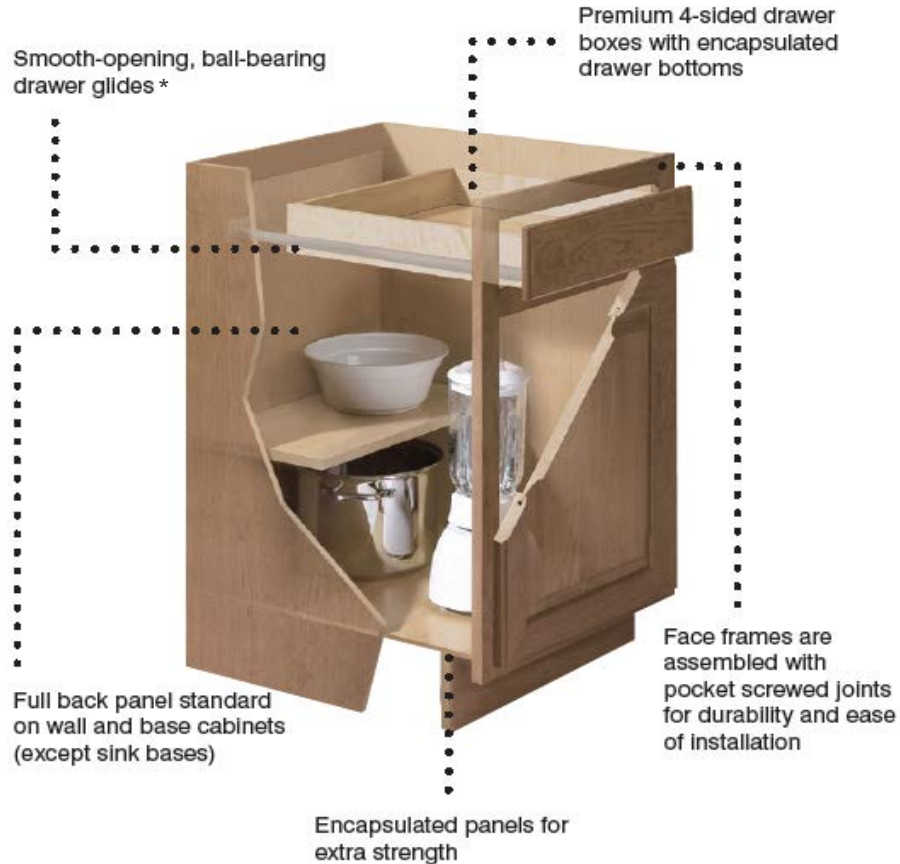

Details
Routed MDF
Full Overlay
Flat Panel

UNFINISHED OAK

Details
Mortise and Tenon Construction
Traditional Overlay
Flat Panel
Ready to Stain or Paint

- Hardwood drawer boxes with ball-bearing drawer glides
- 3/4" thick adjustable shelves; a premium feature in cabinets
- Face frame construction for solid and durable cabinets
- Fully integrated panel joinery for strength