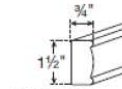

Shaker

Dishwasher End Panel

1-1/2"W x 34-1/2"H x 24"D

Decorative Corner Post

34-1/2"H

Decorative Base Molding◆

Other Moldings◆

KAOCMX - Outside Corner