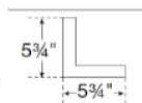

Shaker

Dishwasher End Panel

1-1/2"W x 34-1/2"H x 24"D

Decorative Corner Post

34-1/2"H

Decorative Base Molding◆

Other Moldings◆

KAOCMX - Outside Corner