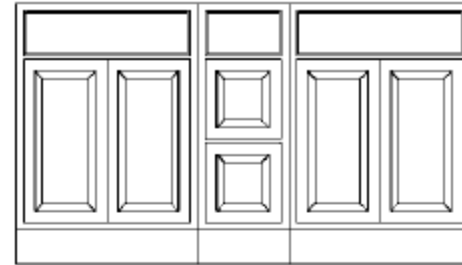

Endless Possibilities...Configure to Project Requirements

60"