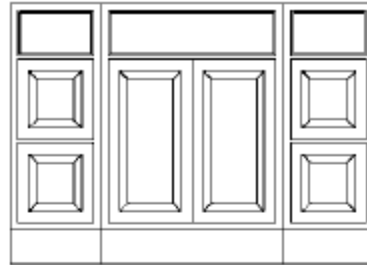

Endless Possibilities...Configure to Project Requirements

48"