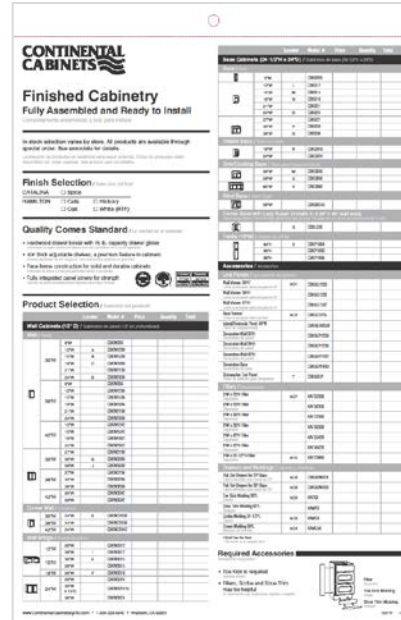

Pantry Filler

91-1/2"H
3"W

Door Pager Display

- Counter
- Wall Mount
- Interchangeable Graphics

Product Selection Tear Pads

- EZ Find System

Brochures

- 4 Color Graphics

20/20 Catalogs

- Finished & Unfinished Kitchens

Product Beam Labels

- EZ Find System
- Pricing Label Area

Finished

Model #	Product Description	Full TL	1/2 TL	1/3 TL	1/4 TL
CBKW1230	12" x 30" Wall Cabinet	8	4	3	2
CBKW1530	15" x 30" Wall Cabinet	6	3	2	2
CBKW1830	18" x 30" Wall Cabinet	10	5	3	2
CBKW2430	24" x 30" Wall Cabinet	12	6	4	3
CBKW3030	30" x 30" Wall Cabinet	14	6	5	4
CBKW3630	36" x 30" Wall Cabinet	10	5	4	3
CBKW3015	30" x 15" Wall Bridge	10	6	4	3
CBKW3018	30" x 18" Wall Bridge	6	3	2	2
CBKW3612	36" x 12" Wall Bridge	8	4	3	2
CBKWD2430	24" x 30" Corner Wall	6	3	2	1
CBKB12	12" Base Cabinet	9	4	3	2
CBKB15	15" Base Cabinet	6	3	2	2
CBKB18	18" Base Cabinet	8	4	3	2
CBKB24	24" Base Cabinet	12	6	4	3
CBKB30	30" Base Cabinet	10	5	3	3
CBKB36	36" Base Cabinet	7	3	2	2
CBKSB30	30" Sink Base Cabinet	4	2	1	1
CBKSB36	36" Sink Base Cabinet	13	7	4	3
CBKSB60	60" Sink Base Cabinet	5	3	2	1
CBKDB18	18" Drawer Base Cabinet	10	5	3	2
CBKBBC45	Blind Base Corner Cabinet	4	2	1	1
CBKBLS36	Lazy Susan Corner Cabinet	5	3	2	1
CBKP1884	84" Pantry	5	3	2	1
Total Cabinets		188	95	64	48