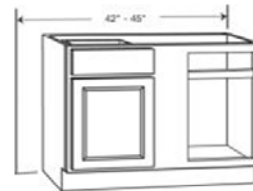

Base
 9"W

Base
 12"W
 15"W
 18"W
 21"W
 24"W

Drawer Base
 18"W
 24"W

Base
 27"W
 30"W
 36"W

**Sink /
 Cooktop Base**
 30"W
 36"W

**Sink / Cooktop
 Base**
 60"W

Blind Base
 36"W
 Pull Distance
 42" minimum,
 45" maximum

Drawer Pantry ◇
 24"W
 84"H x 18"D
 2 adjustable
 shelves

Pantry 18"W

Finished cabinetry
 84"H - 3 adjustable shelves
 90"H - 3 adjustable shelves
 96"H◆ - 4 adjustable shelves

**Corner Base with Lazy
 Suson**
 Installs in a 36" x
 36" wall area