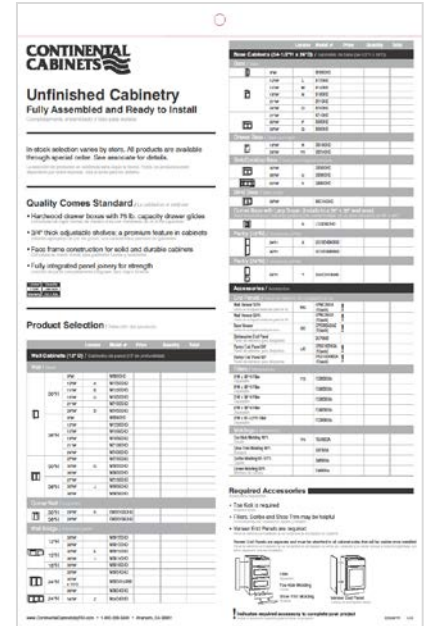

Pantry Filler

91-1/2"H
3"W

Door Pager Display

- Counter
- Wall Mount
- Interchangeable Graphics

Product Selection Tear Pads

- EZ Find System

Brochures

- 4 Color Graphics

20/20 Catalogs

- Finished & Unfinished Kitchens

Product Beam Labels

- EZ Find System
- Pricing Label Area

Finished

Model #	Product Description	Full TL	1/2 TL	1/3 TL	1/4 TL
CBKW1230	12" x 30" Wall Cabinet	8	4	3	2
CBKW1530	15" x 30" Wall Cabinet	6	3	2	2
CBKW1830	18" x 30" Wall Cabinet	10	5	3	2
CBKW2430	24" x 30" Wall Cabinet	12	6	4	3
CBKW3030	30" x 30" Wall Cabinet	14	6	5	4
CBKW3630	36" x 30" Wall Cabinet	10	5	4	3
CBKW3015	30" x 15" Wall Bridge	10	6	4	3
CBKW3018	30" x 18" Wall Bridge	6	3	2	2
CBKW3612	36" x 12" Wall Bridge	8	4	3	2
CBKWD2430	24" x 30" Corner Wall	6	3	2	1
CBKB12	12" Base Cabinet	9	4	3	2
CBKB15	15" Base Cabinet	6	3	2	2
CBKB18	18" Base Cabinet	8	4	3	2
CBKB24	24" Base Cabinet	12	6	4	3
CBKB30	30" Base Cabinet	10	5	3	3
CBKB36	36" Base Cabinet	7	3	2	2
CBKSB30	30" Sink Base Cabinet	4	2	1	1
CBKSB36	36" Sink Base Cabinet	13	7	4	3
CBKSB60	60" Sink Base Cabinet	5	3	2	1
CBKDB18	18" Drawer Base Cabinet	10	5	3	2
CBKBBC45	Blind Base Corner Cabinet	4	2	1	1
CBKBLS36	Lazy Susan Corner Cabinet	5	3	2	1
CBKP1884	84" Pantry	5	3	2	1
Total Cabinets		188	95	64	48