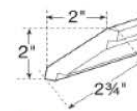

Toe Kick Molding
90"L

Shoe Trim Molding
90"L

Pull-Out Drawer◆
3-3/4"H x 21"D

19"W
Fits in 24"W Base

25"W
Fits in 30"W Base

Includes glides

Crown Molding

Traditional