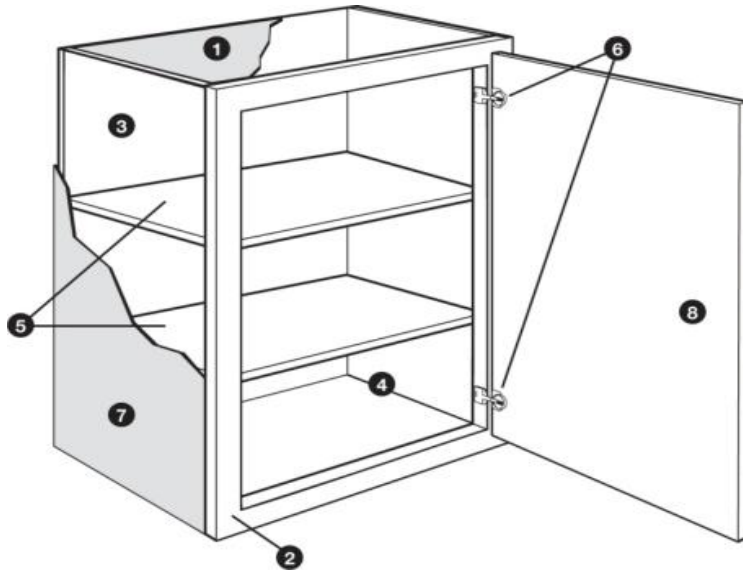

Finished Cabinetry

Unfinished Cabinetry

Meets HUD Minimum Property Standards

**Epoxy drawer glides on Unfinished*

Wall Cabinets

- ❶ **Top/Bottom Panels:** Natural maple laminate on 3/8" engineered wood
- ❷ **Face Frame:** Pocket screw construction with 3/4" thick, 1-1/2" wide material
- ❸ **Back Panel:** Full 3/8" back panel fully encapsulated into top and bottom panels for strength
- ❹ **Interiors:** Natural maple laminate on engineered wood
- ❺ **Shelves:** 3/4" thick adjustable shelves. Finished cabinetry: 30"H - 2 adjustable shelves, 36"H - 2 adjustable shelves & 42"H - 3 adjustable shelves. Unfinished cabinetry: 30"H - 1 adjustable shelf & 36"H - 1 adjustable shelf
- ❻ **Hinges:** Fully concealed and adjustable
- ❼ **End Panels:** Finished cabinetry: 1/2" engineered wood with laminated exterior to match cabinet finish. Unfinished cabinetry: 1/2" engineered wood with raw exterior
- ❽ **Door:** Reversible door on single-door cabinets for left or right opening; factory hinged on the left